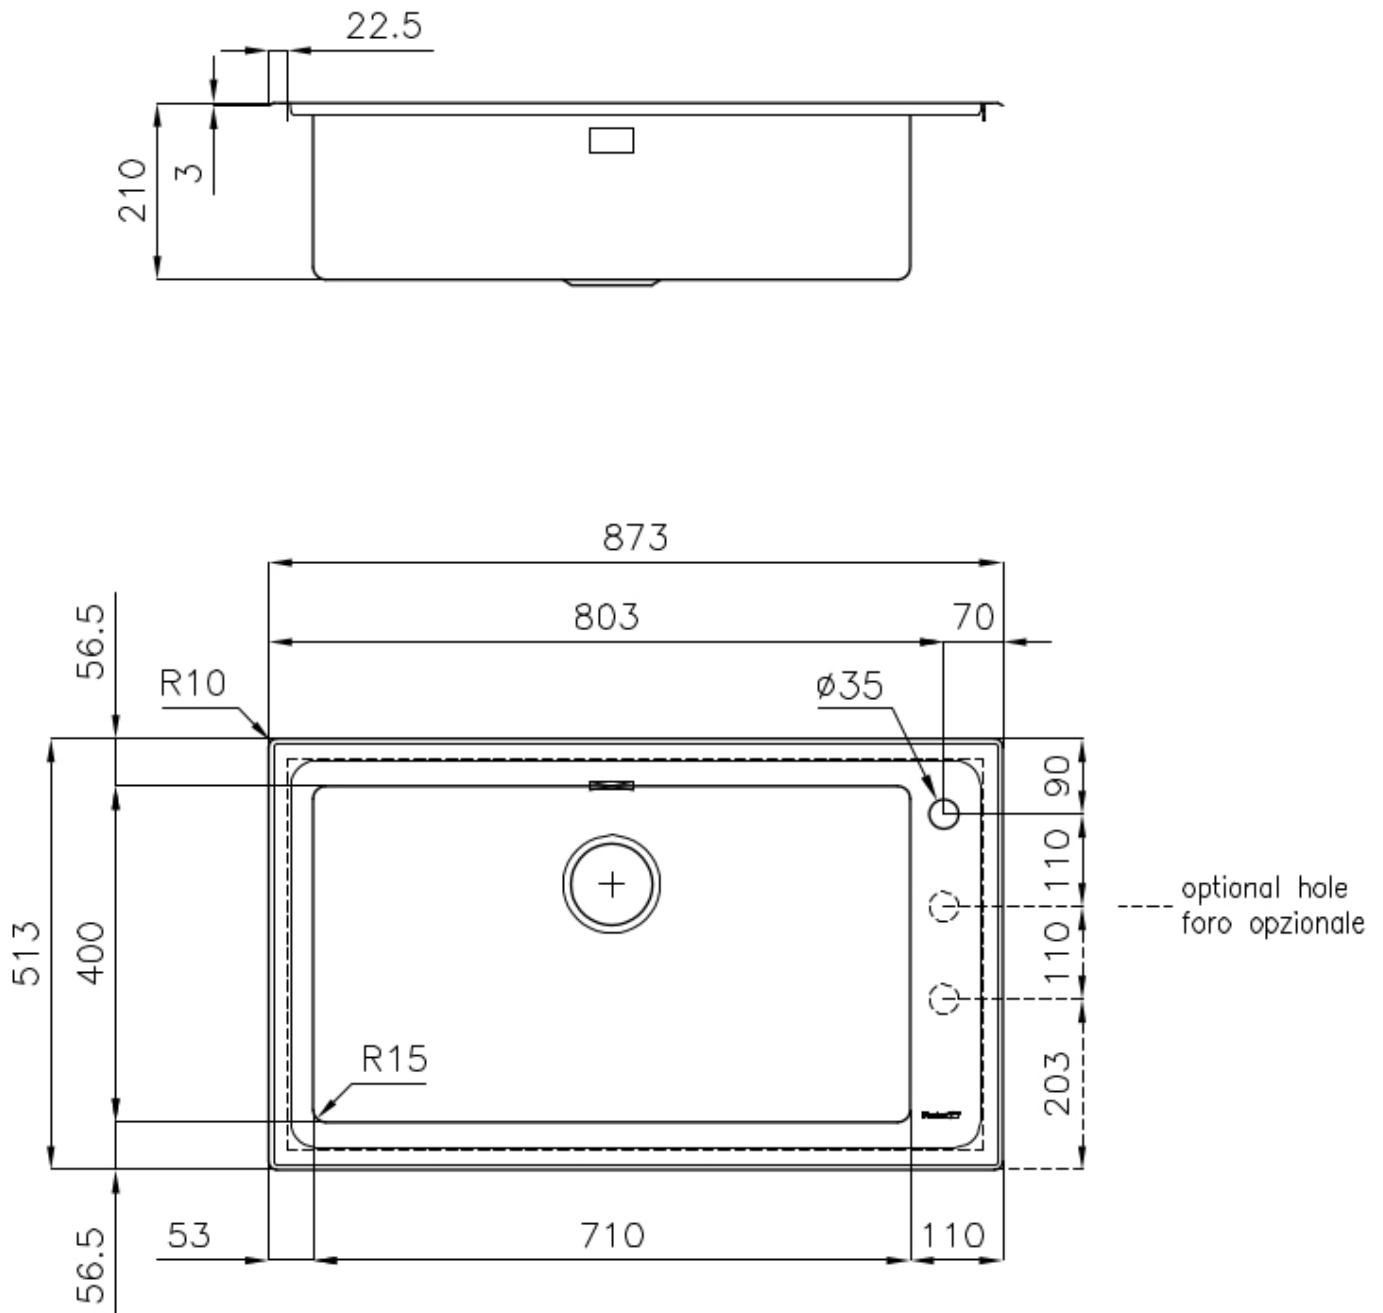

TECHNICAL DATA

OPTIONAL ACCESSORIES